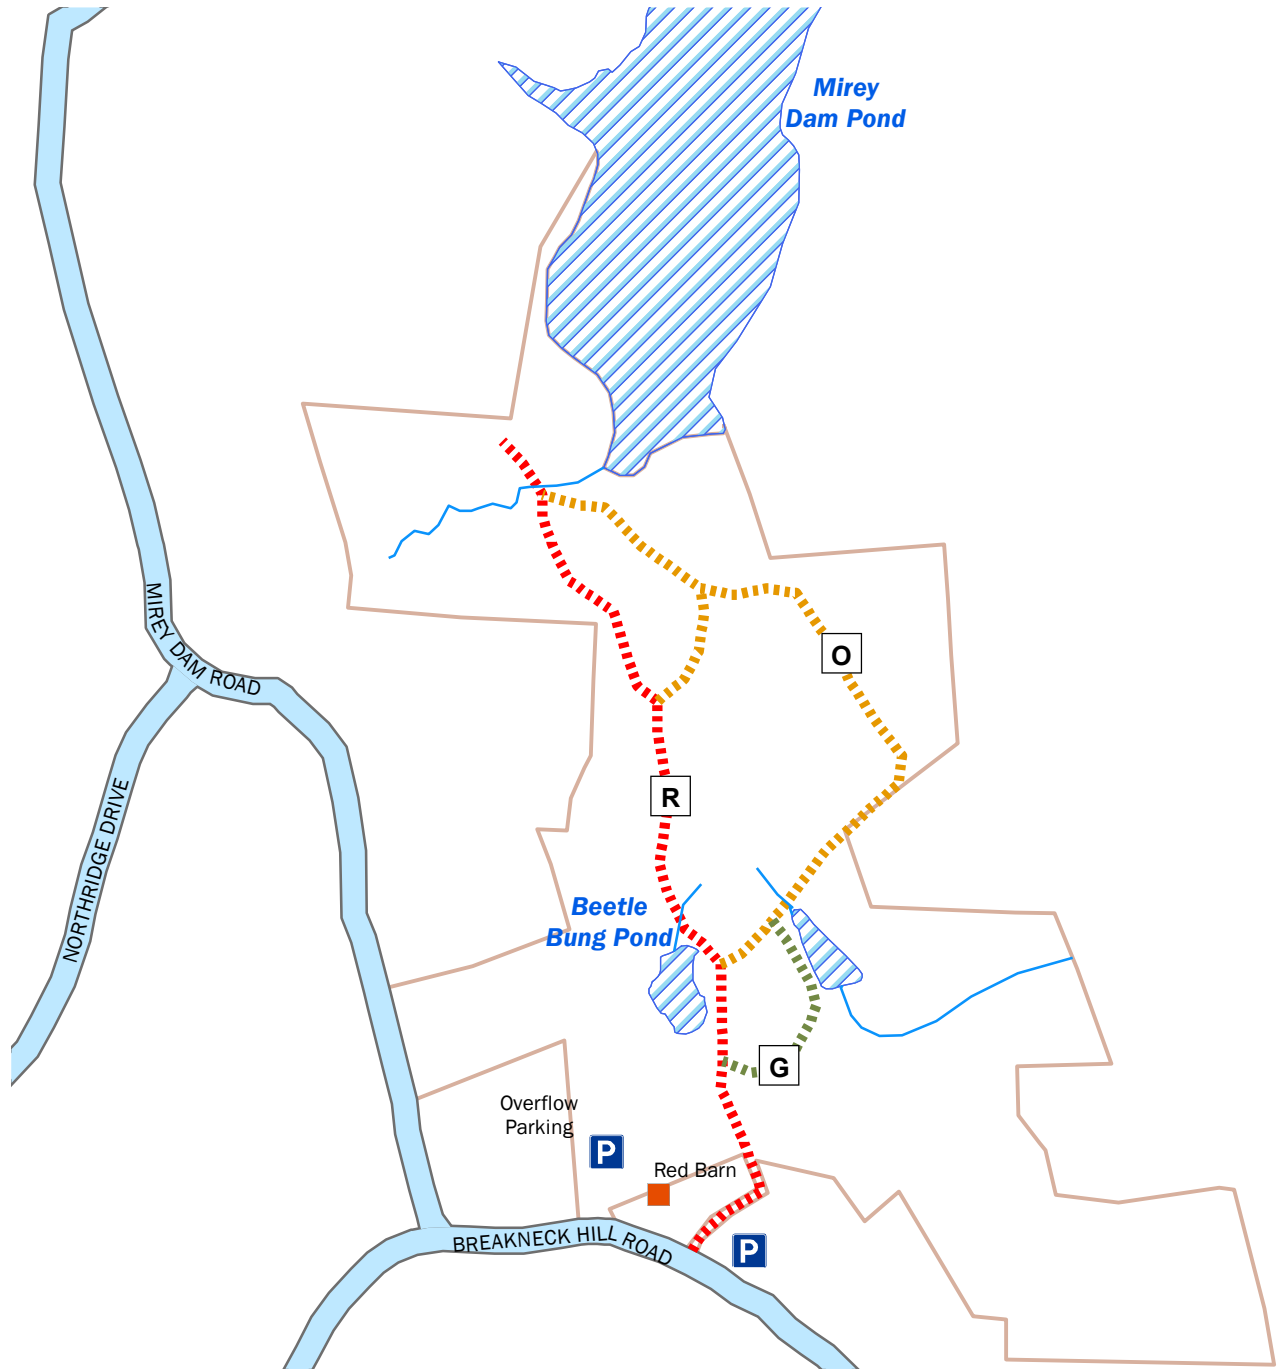

HETZEL PROPERTY AND TRAILS

506 BREAK NECK HILL ROAD, MIDDLEBURY, CT

Legend

- | | | | | |
|----------|-------|--------------|---|-------------------------|
| G | | GREEN TRAIL | P | Parking |
| O | | ORANGE TRAIL |  | Red Barn |
| R | | RED TRAIL |  | Road |
| | | |  | Stream |
| | | |  | Pond |
| | | |  | Hetzel Property Parcels |